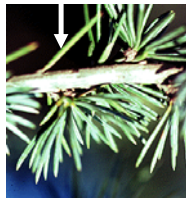

Tsuga heterophylla

Tsuga mertensiana

CEDRUS

KEY FEATURE

evidence of persistent leaves

Persistent
leaves on
short shoots

CEDRUS...other

Upright cone shatters when mature

Cedrus rhodana
F. H. H. Carr

LARIX

KEY FEATURE

Deciduous
linear leaves;
short shoots

LARIX: other...

Small leathery cones

LARIX: other...

Tend to be
intolerant of shade